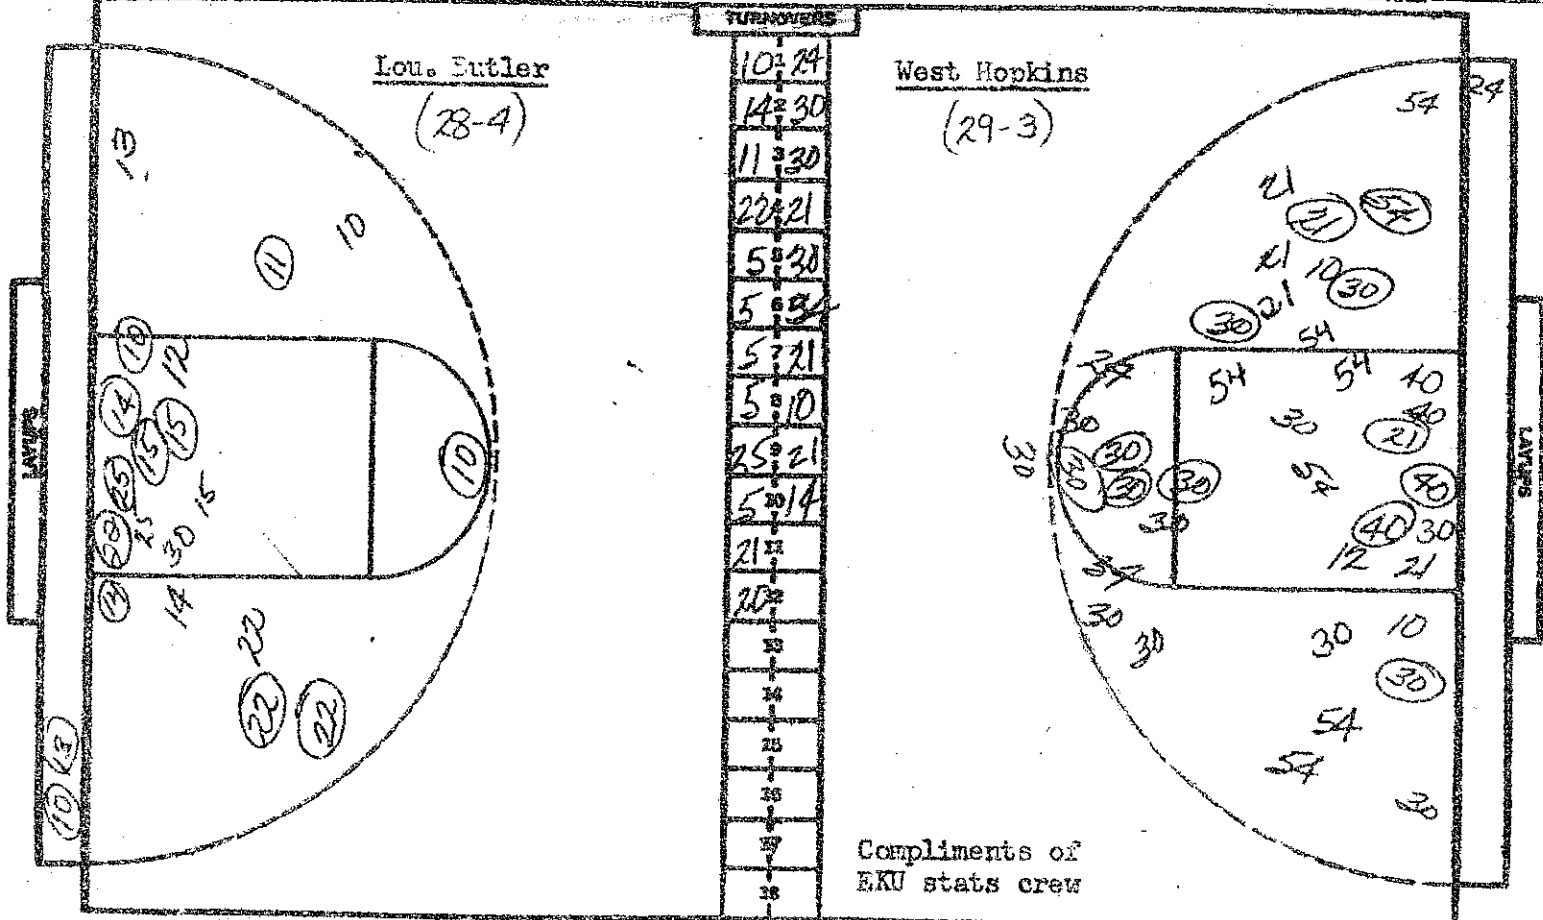

PERCENTS

48.0 78.6

4 TEAM REBOUNDS
(NOT IN TOTAL)

SCORE BY HALVES:

OFFICIALS: John Radjumas & Brenda Hughes

ATTENDANCE: Est. 2,100 6th Session

Compliments of EKU stats crew

NO.	Lou. Butler	FG-FOG	FT-FTA	RE	P	TP	A
14	Robin Rhodes	6-11	4-6	6	1	16	1
25	Ann Varsolek	2-5	2-3	6	2	6	0
15	Patricia Johnson	4-7	4-5	4	4	12	0
10	Stephanie Edwards	6-9	3-5	8	4	15	8
11	Robin Thompson	3-4	2-2	3	1	8	2
22	Rhonda Panter	3-6	2-3	3	1	8	0
5	Beth Kueningho	0-1	3-5	1	3	3	3
13	Mary Hoodback	1-2	0-0	0	0	2	0
20	Karen Spence	0-1	0-0	1	0	0	0
21	Adrienne Baker	-	DNP				
12	Tracy Carter	0-1	0-0	0	0	0	0
30	Margaret Ferguson	0-1	0-0	2	0	0	0
		-	-	3DB			
TOTALS		25-48	20-29	37	17	70	14